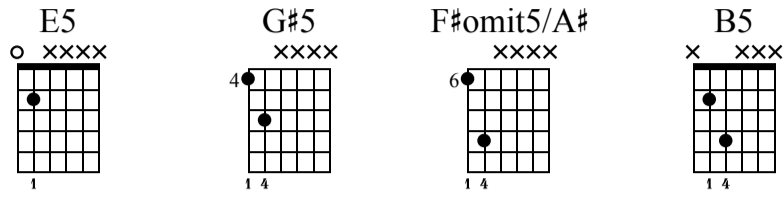

Change

excerpt - Tim Pierce's Solo

John Waite
transcription by Marco Tafelli

Standard tuning
♩ = 149

E5 G#5

E5 F#omit5/A# E5

F#omit5/A# B5